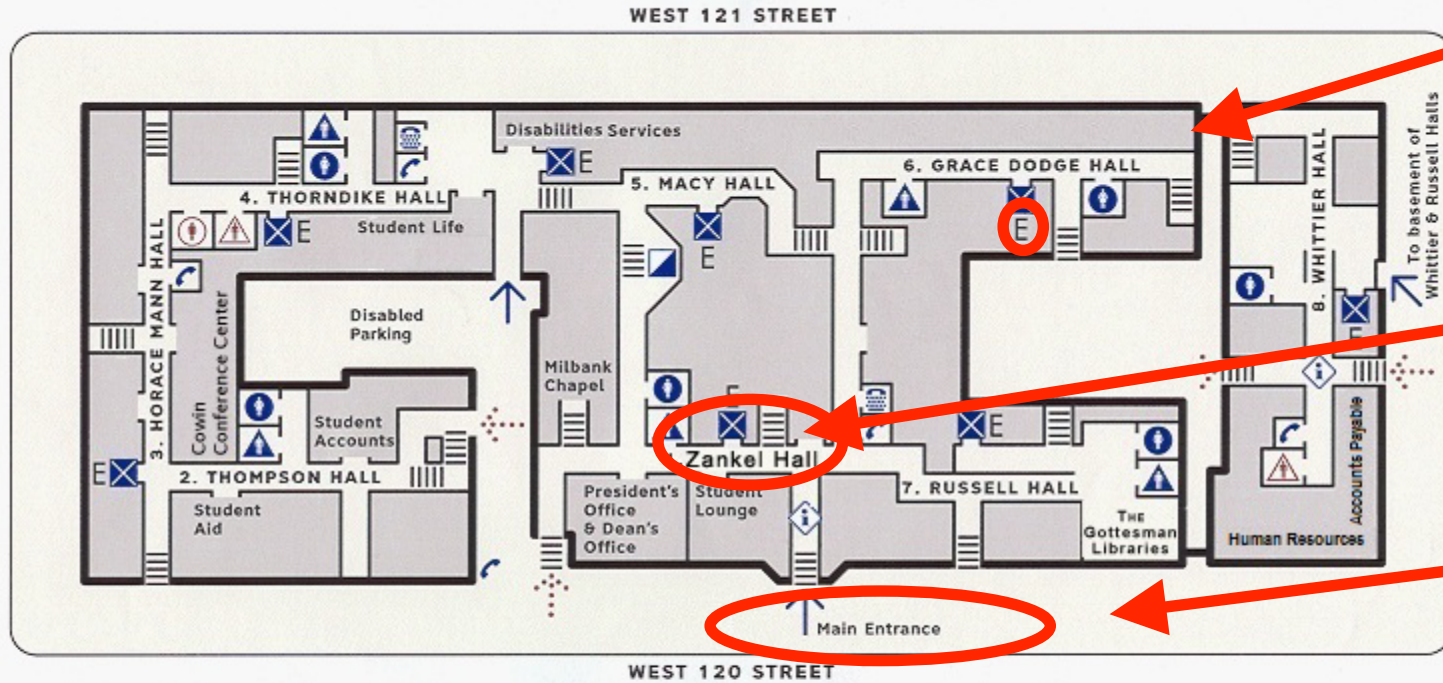

Teachers College • Entrance Level

UELC Event
in Zankel Building
Rm 212C

Take
Elevator to
2nd Floor

Main Entrance
between Broadway
& Amsterdam Ave

Wheelchair Accessible Facilities

- ➔ Entrance
- ⓘ Information
- ⊠ Elevator
- ⬆ Wheelchair Lift
- ♂ Men's Room
- ♀ Women's Room
- ☎ Telephone
- 📞 TTY Phone

Wheelchair Inaccessible Facilities

- ⋯ Entrance
- ⊠ Elevator
- ||| Stairs
- ⚠ Men's Room
- ♀ Women's Room

NORTH