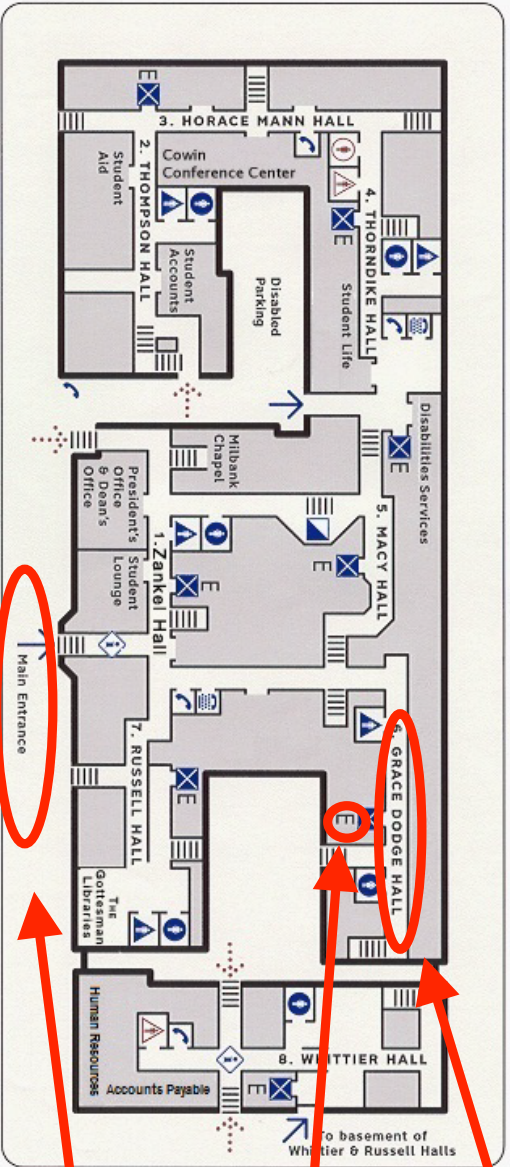

Teachers College • Entrance Level

WEST 121 STREET

Wheelchair Accessible Facilities

- Entrance
- ↕ Information
- ⊗ Elevator
- ⊠ Wheelchair Lift
- ♂ Men's Room
- ♀ Women's Room
- ☎ Telephone
- 📞 TTY Phone

Wheelchair Inaccessible Facilities

- ⋯ Entrance
- ⊗ Elevator
- ⊠ Stairs
- ♂ Men's Room
- ♀ Women's Room

NORTH

UEIC Event
in Grace
Dodge Hall

Rm 535

Take
Elevator to
5th Floor

Main Entrance
between Broadway
& Amsterdam Ave